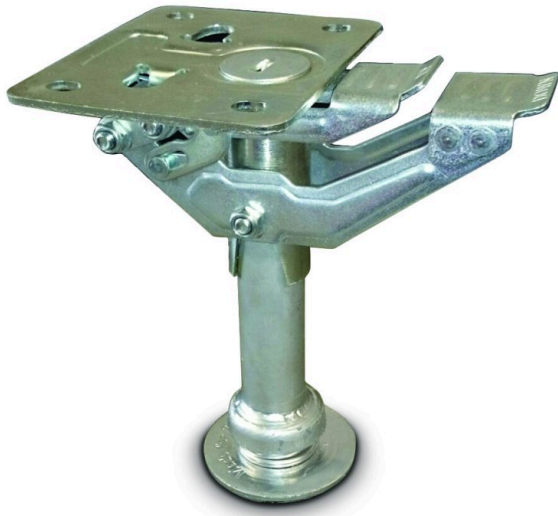

ACCESSORY

FLOOR LOCK 210/250

EAN 4031582430080

BETTER MOBILITY. BETTER LIFE.

Image may differ from the original product

CORE ATTRIBUTES

Product Name	Accessory
Type	Accessory
Electric Conductive	No
Stainless	No
Overall Height	250 mm
Overall weight	1.68 kg

WHEEL

Diameter	160 mm
----------	--------

FITTING

Plate length	140 mm
Plate width	115 mm
Plate hole length (Maximum)	105 mm
Plate hole width (Minimum)	75 mm
Plate hole width (Maximum)	80 mm
Plate hole diameter	11 mm