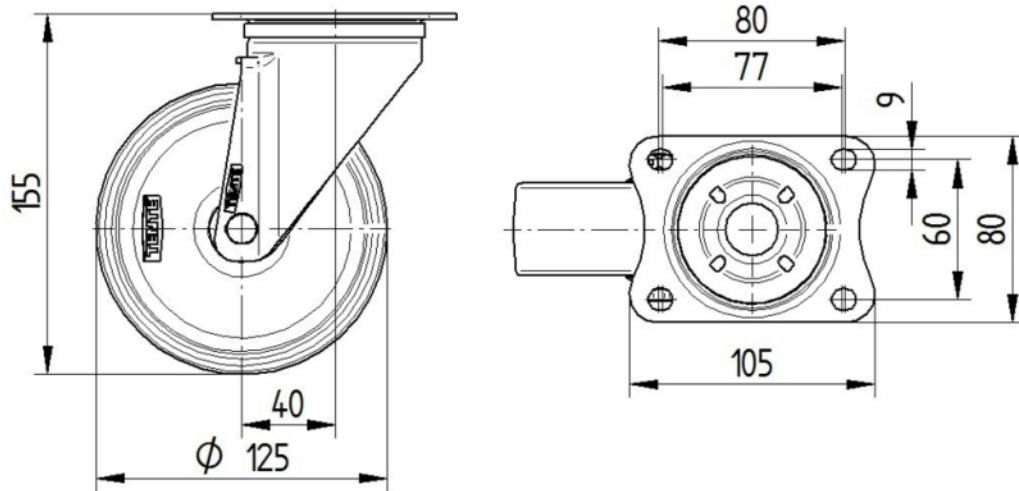

ALPHA

3470UFR125P62

EAN 4031582304435
Order number 00001154

BETTER MOBILITY. BETTER LIFE.

TECHNICAL DRAWINGS

3470U00125P62-neu