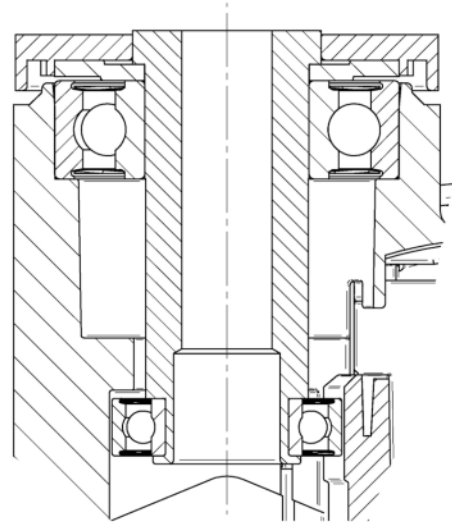

LINEA LOW HEIGHT

5945UAP075P30-8 LH RAL9002

EAN 4031582370799

BETTER MOBILITY. BETTER LIFE.

TECHNISCHE TEKENINGEN

Deutscher
Ontwerper
Club

Interzum
Award

IF
Design
Award