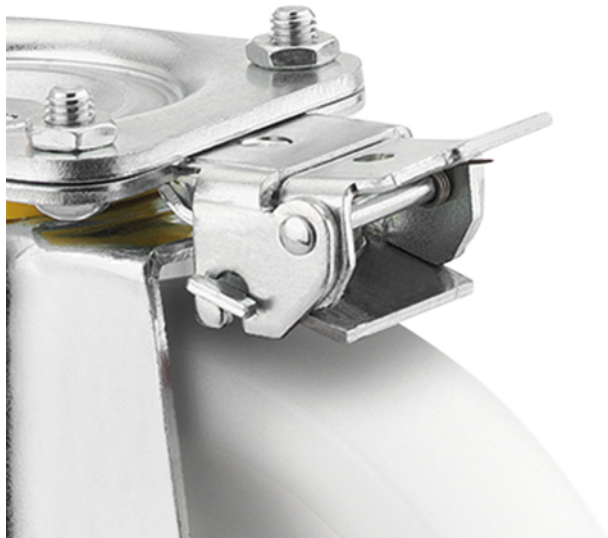

PURETECH

DIRECTIONAL LOCK 4681/125-250 P63

EAN 4031582438130

BETTER MOBILITY. BETTER LIFE.

Image may differ from the original product

PERFORMANCE

Roll performance	● ● ● ○ ○
Movement noise	● ● ● ○ ○
Attrition	● ● ● ○ ○
Corrosion resistance	● ● ● ○ ○

CORE ATTRIBUTES

Product name	Puretech
Type	Accessory
Overall weight	0.59 lb

PURETECH

DIRECTIONAL LOCK 4681/125-250 P63

EAN 4031582438130

BETTER MOBILITY. BETTER LIFE.

TECHNICAL DRAWINGS