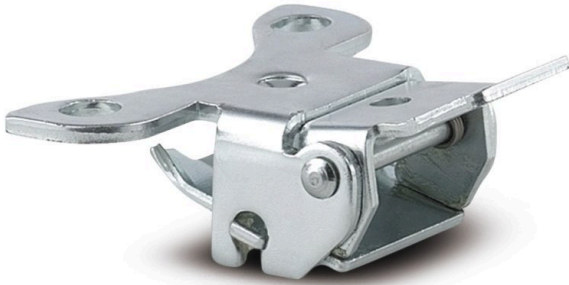

PURETECH

Directional lock 3471/160-200 P63

EAN 4031582438116

BETTER MOBILITY. BETTER LIFE.

Image may differ from the original product

PERFORMANCE

Roll Performance	● ● ● ○ ○
Movement Noise	● ● ● ○ ○
Attrition	● ● ● ○ ○
Corrosion Resistance	● ● ● ○ ○

CORE ATTRIBUTES

Product Name	Puretech
Type	Accessory
Electric Conductive	No
Stainless	No
Overall weight	0.26 kg

PURETECH

Directional lock 3471/160-200 P63

EAN 4031582438116

BETTER MOBILITY. BETTER LIFE.

Product Drawings