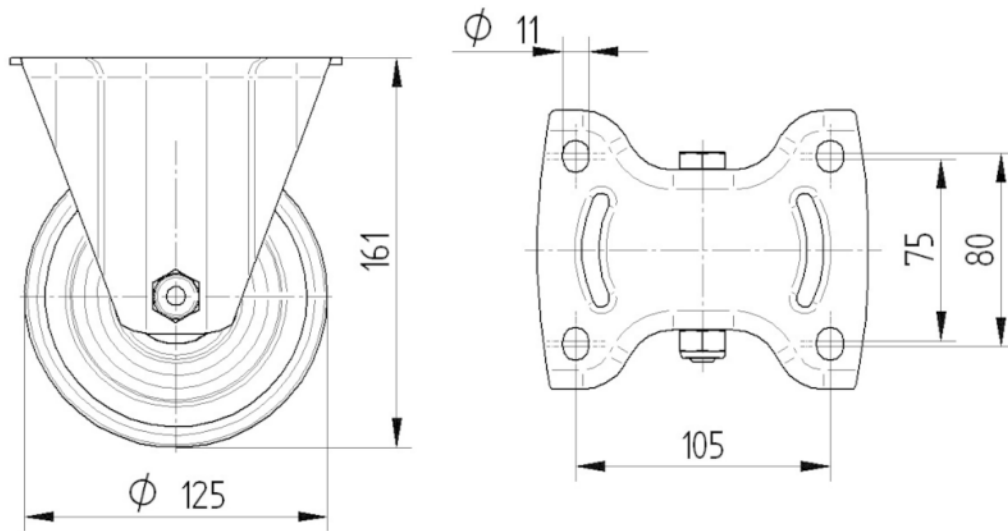

CORE ATTRIBUTES

Product name	Alpha
Type	Fixed castor
Standard	EN12532 - Transport Equipment
Load capacity at 2.5 mph	661.39 lb
Load capacity Static	1322.77 lb
Temperature range (Minimum)	-13 °F
Temperature range (Maximum)	176 °F
Overall height	6.34 in
Overall width	4.53 in
Overall weight	3.06 lb

WHEEL

Body material	Polyamide
Tread material	Polyurethane, injected
Bearing	Roller bearing
Axle	Screwed with nut
Wheel color	Natural white
Threadguards	Without threadguard
Diameter	4.92 in
Tread width	1.57 in
Body width	1.57 in
Hardness of tread (A)	96 Shore A
Hardness of tread (D)	50 Shore D

HOUSING

Material	Steel sheet, heavy
Fork shape	Broad
Color	Blue passivated

FITTING

Fitting type	Rectangular plate
Plate length	5.39 in
Plate width	4.53 in
Plate hole length (Minimum)	2.95 in
Plate hole length (Maximum)	3.15 in
Plate hole width (Minimum)	2.95 in
Plate hole width (Maximum)	4.13 in
Plate hole diameter	0.43 in

ALPHA

3478UAR125P63 CL60 OH161 WB-NATURAL

EAN 4031582306859
Order number 00028790

BETTER MOBILITY. BETTER LIFE.

TECHNICAL DRAWINGS

8478UAD125 P63