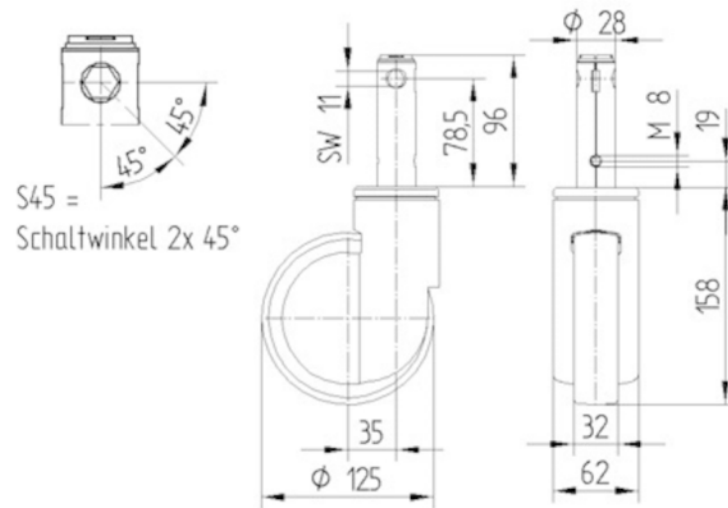

INTEGRAL

2044XSX125R26-28S45 D 9002 W

EAN 4031582340693
Bestelnummer 00002861

BETTER MOBILITY. BETTER LIFE.

TECHNISCHE TEKENINGEN

IF
Design
Award

Red Dot
Design
Award