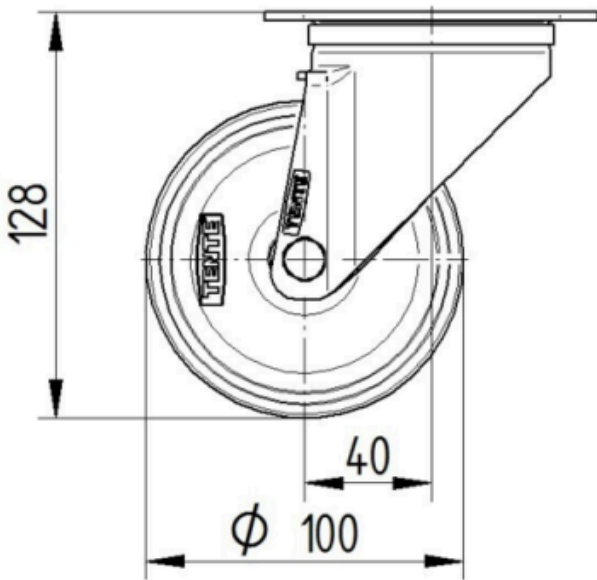

CORE ATTRIBUTES

Product name	Alpha
Type	Swivel caster
Standard	EN12532 - Transport Equipment
Load capacity at 2.5 mph	330.69 lb
Electric conductive	no
Stainless	no
Load capacity Static	661.39 lb
Temperature range (Minimum)	-13 °F
Temperature range (Maximum)	176 °F
Overall height	5.04 in
Overall width	2.95 in
Overall weight	1.77 lb

WHEEL

Body material	Polyamide
Tread material	Polyurethane, injected
Bearing	Roller bearing
Axle	Screwed with nut
Wheel color	Silver gray (RAL7001)
Threadguards	Without threadguard
Diameter	3.94 in
Tread width	1.26 in
Body width	1.26 in
Hardness of tread (A)	92 Shore A
Hardness of tread (D)	42 Shore D

FITTING

Fitting type	Rectangular plate
Plate length	4.13 in
Plate width	3.15 in
Plate hole length (Minimum)	3.03 in
Plate hole length (Maximum)	2.36 in
Plate hole width (Minimum)	3.03 in
Plate hole width (Maximum)	3.15 in
Plate hole diameter	0.35 in

ALPHA

3470UAR100P62

EAN 4031582304268

Order number 00029587
Product Drawings

BETTER MOBILITY. BETTER LIFE.

3470U00100P62-neu

Platte 3470-080P62-105x80