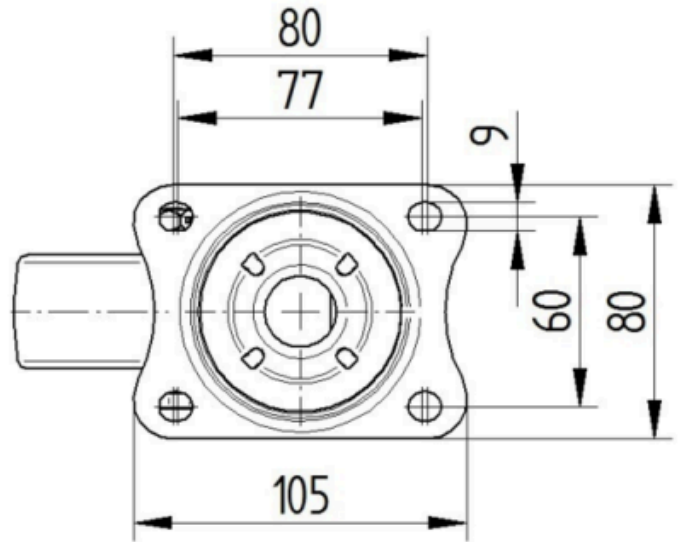

HOUSING

Housing Material	Steel sheet, heavy
Fork shape	Broad
Swivel bearing	Two ball races
Housing Color	Blue passivated
Offset	1.57 in
Swivel radius	3.54 in
Swivel interference	7.09 in
Dome diameter	2.95 in

WHEEL

Body material	Polyamide
Tread material	Polyurethane, injected
Bearing	Roller bearing
Axle	Screwed with nut
Wheel color	Silver gray (RAL7001)
Threadguards	Without threadguard
Diameter	3.94 in
Tread width	1.26 in
Body width	1.26 in
Hardness of tread (A)	92 Shore A
Hardness of tread (D)	42 Shore D

FITTING

Fitting type	Rectangular plate
Plate length	4.13 in
Plate width	3.15 in
Plate hole length (Minimum)	3.03 in
Plate hole length (Maximum)	2.36 in
Plate hole width (Minimum)	3.03 in
Plate hole width (Maximum)	3.15 in
Plate hole diameter	0.35 in

ALPHA

3470UAR100P62

EAN 4031582304268

Order number 00029587
Product Drawings

BETTER MOBILITY. BETTER LIFE.

3470U00100P62-neu

Platte 3470-080P62-105x80