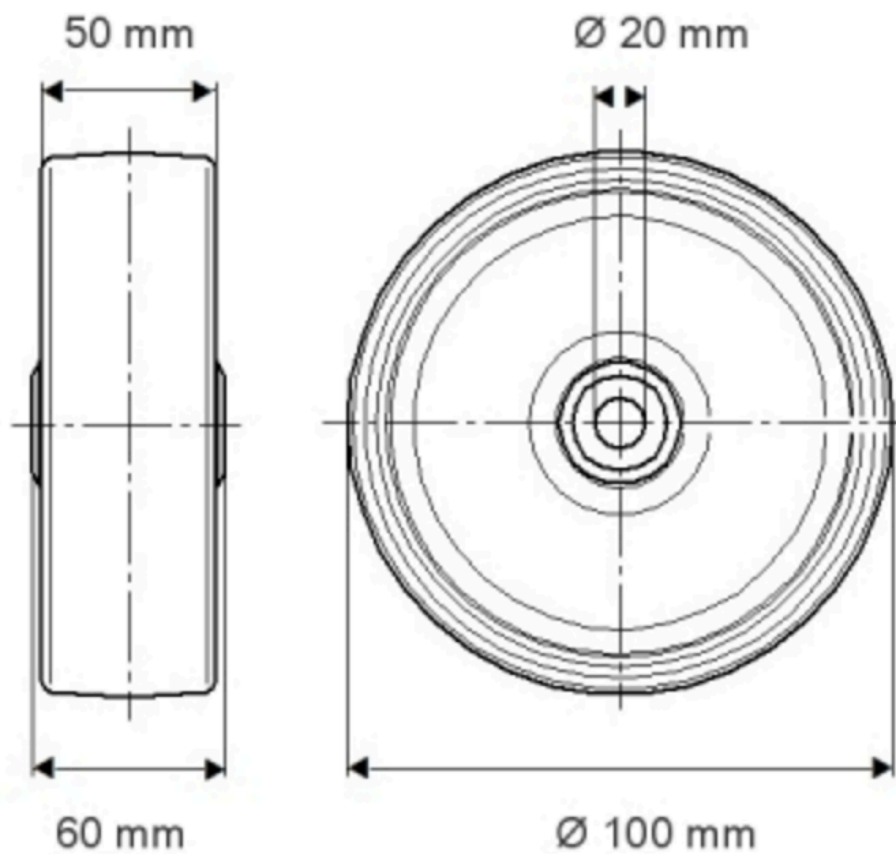

DURATECH

TOP 100x50-Ø20 HL60

EAN 4031582322675

Номер заказа 00801132
Product Drawings

BETTER MOBILITY. BETTER LIFE.

ИНФОРМАЦИЯ О ПРОДУКТЕ

DURATECH

TOP 100x50-Ø20 HL60