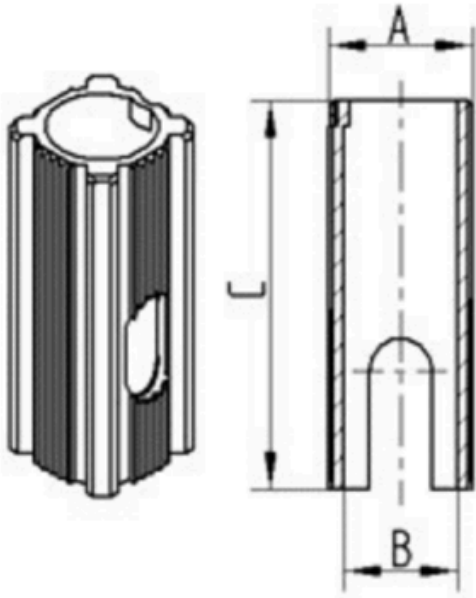

BUSHING

Kunststoff Huelse R48-27 Ø22

EAN 4031582321753

BETTER MOBILITY. BETTER LIFE.

Image may differ from the original product

FITTING

Fitting type	Reducing bushing, square
Bolt diameter	22 mm
Bolt length	45 mm

PERFORMANCE

Corrosion Resistance ●●●○○

CORE ATTRIBUTES

Product Name	Bushing
Type	Accessory
Electric Conductive	No
Stainless	No
Overall weight	0.02 kg

BUSHING

Kunststoff Huelse R48-27 Ø22

EAN 4031582321753

Order number 00010350
Product Drawings

BETTER MOBILITY. BETTER LIFE.

Bezeichnung	A	B	C
R48-22,5-Ø18	22,6	Ø18	62
R48-27,5-Ø18	27,5	Ø18	62
R48-27-Ø22	27	Ø22	45
R48-32-Ø22	32	Ø22	45
R48-36-Ø22	36	Ø22	60
R48-32-Ø28	32	Ø28	45
R48-33,65-Ø28	33,65	Ø28	45
R48-36-Ø28	36	Ø28	60