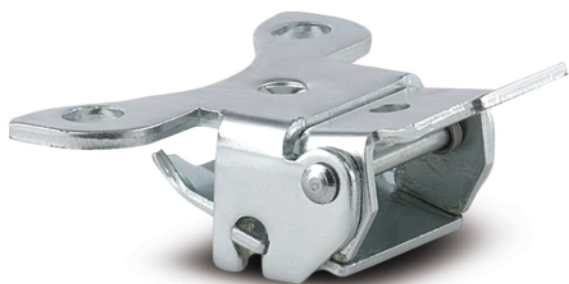

PURETECH

DIRECTIONAL LOCK 3471/160-200 P63

EAN 4031582438116

BETTER MOBILITY. BETTER LIFE.

Image may differ from the original product

PERFORMANCE

| | |
|----------------------|-----------|
| Roll performance | ● ● ● ○ ○ |
| Movement noise | ● ● ● ○ ○ |
| Attrition | ● ● ● ○ ○ |
| Corrosion resistance | ● ● ● ○ ○ |

CORE ATTRIBUTES

| | |
|----------------|-----------|
| Product name | Puretech |
| Type | Accessory |
| Overall weight | 0.58 lb |

PURETECH

DIRECTIONAL LOCK 3471/160-200 P63

EAN 4031582438116

BETTER MOBILITY. BETTER LIFE.