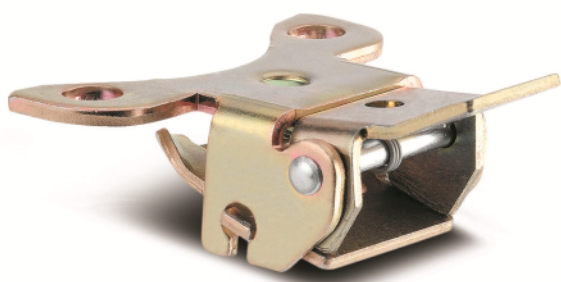

PURETECH

DIRECTIONAL LOCK 3471, YELLOW

EAN 4031582324396

BETTER MOBILITY. BETTER LIFE.

Image may differ from the original product

PERFORMANCE

Roll performance	● ● ● ○ ○
Movement noise	● ● ● ○ ○
Attrition	● ● ● ○ ○
Corrosion resistance	● ● ● ○ ○

CORE ATTRIBUTES

Product name	Puretech
Type	Accessory
Overall weight	0.55 lb

PURETECH

DIRECTIONAL LOCK 3471, YELLOW

EAN 4031582324396

BETTER MOBILITY. BETTER LIFE.

TECHNICAL DRAWINGS