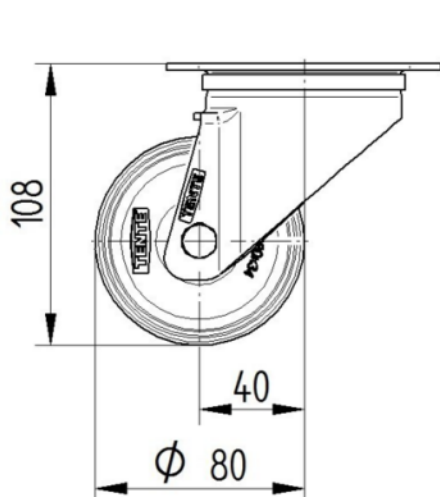

CORE ATTRIBUTES

Product name	Alpha
Type	Swivel castor
Standard	EN12532 - Transport Equipment
Load capacity at 4 km/h	70 kg
Load capacity Static	140 kg
Temperature range (Minimum)	-20 °C
Temperature range (Maximum)	60 °C
Overall height	108 mm
Overall width	75 mm
Overall weight	0.666 kg

WHEEL

Body material	Polypropylene
Tread material	Solid rubber, black
Bearing	Roller bearing
Axle	Screwed with nut
Wheel color	Graphite black (RAL9011)
Threadguards	Without threadguard
Diameter	80 mm
Tread width	35 mm
Body width	35 mm
Hardness of tread (A)	80 Shore A

HOUSING

Material fork	Steel sheet, heavy
Fork shape	Broad
Swivel bearing	Two ball races
Colour	Blue passivated
Offset	40 mm
Swivel radius	80 mm
Swivel interference	160 mm
Dome diameter	75 mm

FITTING

Fitting type	Small rectangular plate
Plate length	105 mm
Plate width	80 mm
Plate hole length (Minimum)	77 mm
Plate hole length (Maximum)	60 mm
Plate hole width (Minimum)	77 mm
Plate hole width (Maximum)	80 mm
Plate hole diameter	9 mm

ALPHA

3470PVR080P62

EAN 4031582010763
Order number 00001198

BETTER MOBILITY. BETTER LIFE.

TECHNICAL DRAWINGS

3470U00080P62-neu

Platte 3470-080P62-105x80