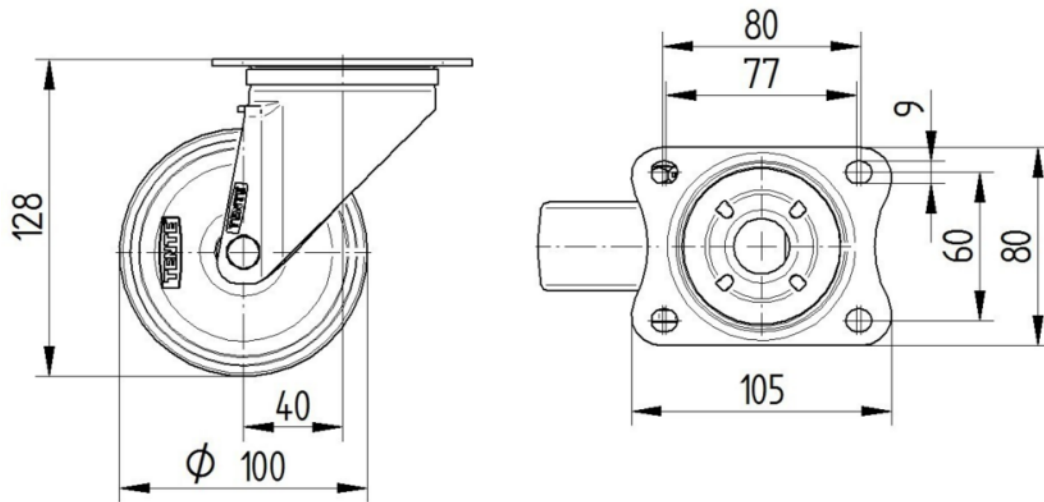

ALPHA

3470POO100P62 RAD NATUR

EAN 4031582406641

BETTER MOBILITY. BETTER LIFE.

TECHNICAL DRAWINGS

3470U00100P62-neu