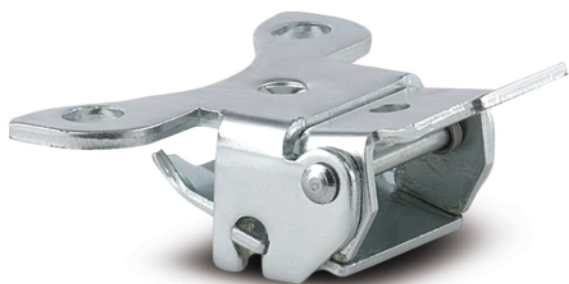

PURETECH

FRENO DIRECCIONAL 3471

EAN 4031582453317

BETTER MOBILITY. BETTER LIFE.

Image may differ from the original product

PERFORMANCE

Roll performance	● ● ● ○ ○
Movement noise	● ● ● ○ ○
Attrition	● ● ● ○ ○
Corrosion resistance	● ● ● ○ ○

CORE ATTRIBUTES

Product name	Puretech
Type	Accessory
Overall weight	0.262 kg

PURETECH

FRENO DIRECCIONAL 3471

EAN 4031582453317

BETTER MOBILITY. BETTER LIFE.

TECHNICAL DRAWINGS