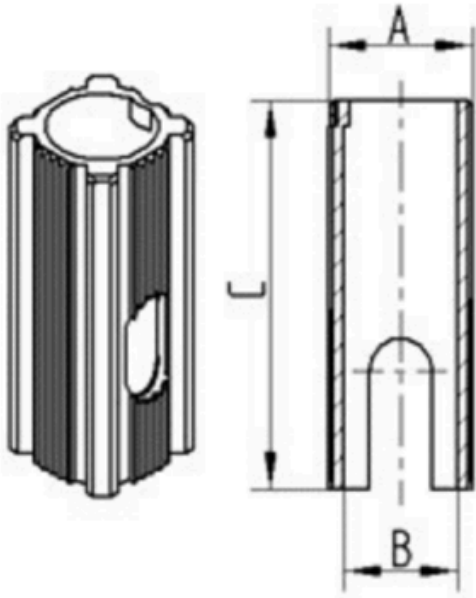

PRODUCT INFORMATION

BUSHING

Kunststoff Huelse R48-36 Ø28 natur

EAN 4031582321807

BETTER MOBILITY. BETTER LIFE.

Image may differ from the original product

FITTING

Fitting type	Reducing bushing, square
Bolt diameter	1.1 in
Bolt length	2.36 in

PERFORMANCE

Corrosion resistance ● ● ● ○ ○

CORE ATTRIBUTES

Product name	Bushing
Type	Accessory
Electric conductive	no
Stainless	no
Overall weight	0.1 lb

BUSHING

Kunststoff Huelse R48-36 Ø28 natur

EAN 4031582321807

Order number 00009604
Product Drawings

BETTER MOBILITY. BETTER LIFE.

Bezeichnung	A	B	C
R48-22,5-Ø18	22,6	Ø18	62
R48-27,5-Ø18	27,5	Ø18	62
R48-27-Ø22	27	Ø22	45
R48-32-Ø22	32	Ø22	45
R48-36-Ø22	36	Ø22	60
R48-32-Ø28	32	Ø28	45
R48-33,65-Ø28	33,65	Ø28	45
R48-36-Ø28	36	Ø28	60