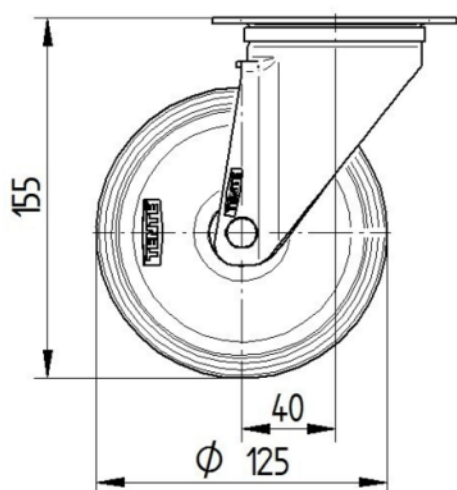

CORE ATTRIBUTES

Product name	Alpha
Type	Swivel castor
Standard	EN12532 - Transport Equipment
Load capacity at 4 km/h	250 kg
Load capacity Static	500 kg
Temperature range (Minimum)	-20 °C
Temperature range (Maximum)	80 °C
Overall height	155 mm
Overall width	75 mm
Overall weight	0.989 kg

WHEEL

Body material	Polyamide
Tread hardness	soft
Tread material	Elastic tire, black, vulcanized
Bearing	Roller bearing
Axle	Screwed with nut
Wheel color	Silver grey (RAL7001)
Threadguards	Without threadguard
Diameter	125 mm
Tread width	40 mm
Body width	40 mm
Hardness of tread (A)	63 Shore A

HOUSING

Material fork	Steel sheet, heavy
Fork shape	Broad
Swivel bearing	Two ball races
Colour	Blue passivated
Offset	40 mm
Swivel radius	102.5 mm
Swivel interference	205 mm
Dome diameter	75 mm

FITTING

Fitting type	Small rectangular plate
Plate length	105 mm
Plate width	80 mm
Plate hole length (Minimum)	77 mm
Plate hole length (Maximum)	60 mm
Plate hole width (Minimum)	77 mm
Plate hole width (Maximum)	80 mm
Plate hole diameter	9 mm

ALPHA

3470UER125P62

EAN 4031582304336
Order number 00001156

BETTER MOBILITY. BETTER LIFE.

TECHNICAL DRAWINGS

3470U00125P62-neu

Platte 3470-080P62-105x80