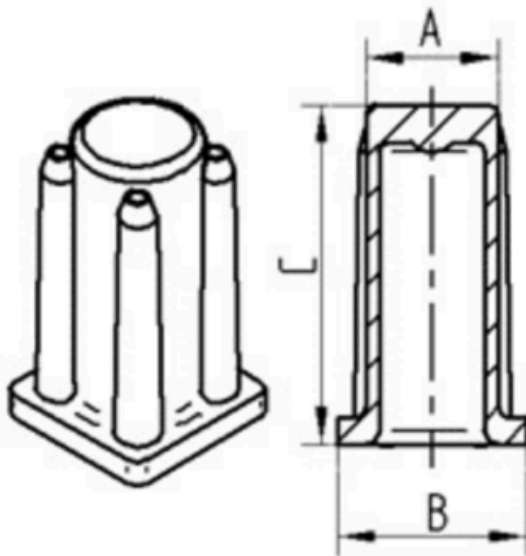

SOCKET

Kunststoff Huelse R40-16/11

EAN 4031582090154

BETTER MOBILITY. BETTER LIFE.

Image may differ from the original product

FITTING

Fitting type	Synthetic socket, square
Bolt diameter	16 mm

PERFORMANCE

Corrosion Resistance	● ● ● ○ ○
----------------------	-----------

CORE ATTRIBUTES

Product Name	Socket
Type	Accessory
Load capacity at 3 km/h	40 kg
Electric Conductive	No
Stainless	No
Load capacity Static	80 kg
Overall Height	36 mm
Overall weight	0 kg

SOCKET

Kunststoff Huelse R40-16/11

EAN 4031582090154

Order number 00009042
Product Drawings

BETTER MOBILITY. BETTER LIFE.

Bezeichnung	A	B	C
R40-16x16	16	20	36
R40-17x17	17	19	36
R40-18x18	18	20	36
R40-21x21	21	23,5	36
R40-22x22	22	24,5	36
R40-23x23	23	25,5	36
R40-26x26	26	30	36