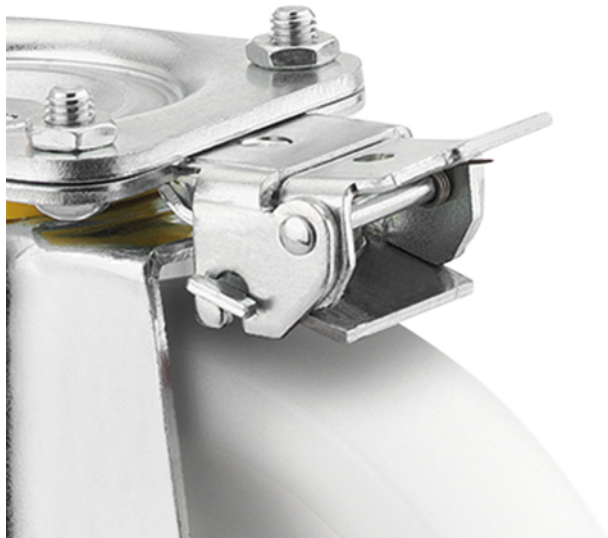

PURETECH

FRENO DIRECCIONAL 4681

EAN 4031582453331

BETTER MOBILITY. BETTER LIFE.

Image may differ from the original product

PERFORMANCE

Roll performance	● ● ● ○ ○
Movement noise	● ● ● ○ ○
Attrition	● ● ● ○ ○
Corrosion resistance	● ● ● ○ ○

CORE ATTRIBUTES

Product name	Puretech
Type	Accessory
Overall weight	0.269 kg

PURETECH

FRENO DIRECCIONAL 4681

EAN 4031582453331

BETTER MOBILITY. BETTER LIFE.

TECHNICAL DRAWINGS