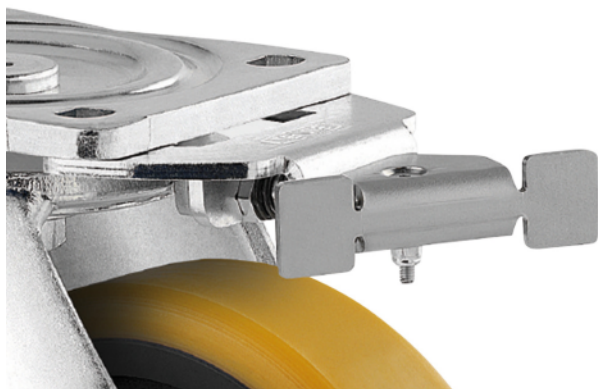

# DIRECTIONAL LOCK

DIRECTIONAL LOCK 9651/9681

EAN 4031582321845

BETTER MOBILITY. BETTER LIFE.

Image may differ from the original product

## CORE ATTRIBUTES

Product name	Directional lock
Type	Accessory
Overall weight	0.62 lb