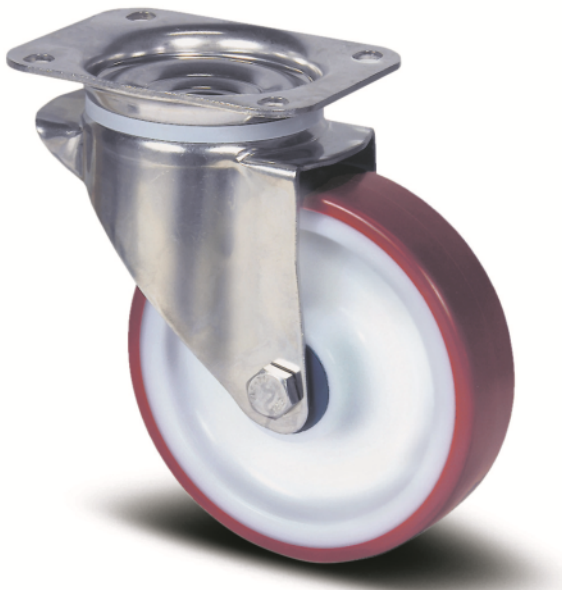

# ALPHA STAINLESS

8470UAD125P62 NATURAL/3004

EAN 4031582312423  
Order number 00035122

BETTER MOBILITY. BETTER LIFE.

Image may differ from the original product

## CORE ATTRIBUTES

Product name	Alpha stainless
Type	Swivel castor
Standard	EN12532 - Transport Equipment
Load capacity at 2.5 mph	440.92 lb
Stainless	✓
Load capacity Static	881.85 lb
Temperature range (Minimum)	-13 °F
Temperature range (Maximum)	176 °F
Overall height	6.1 in
Overall width	2.95 in
Overall weight	1.89 lb

## WHEEL

Body material	Polyamide
Tread material	Polyurethane, injected
Bearing	Roller bearing, stainless
Axle	Screwed with nut
Wheel color	Natural white
Diameter	4.92 in
Tread width	1.26 in
Body width	1.26 in
Hardness of tread (A)	92 Shore A
Hardness of tread (D)	42 Shore D

## HOUSING

Material	Stainless steel, heavy
Fork shape	Broad
Swivel bearing	Two ball races
Color	Stainless steel
Offset	1.57 in
Swivel radius	4.04 in
Swivel interference	8.07 in
Dome diameter	2.95 in