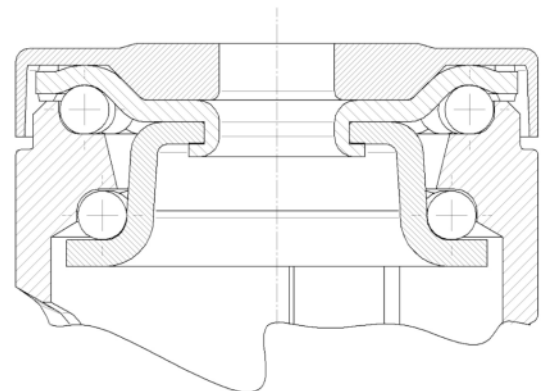

LEVINA

5371PIP100R05-22X45

EAN 4031582362879

BETTER MOBILITY. BETTER LIFE.

TECHNISCHE TEKENINGEN

Universele
Design
Award

Deutscher
Ontwerper
Club