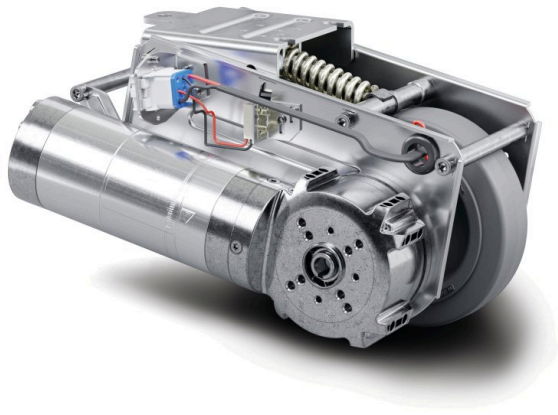

# E-DRIVE ULTIMATE

EDUAUFF125P60

EAN 4031582478327

BETTER MOBILITY. BETTER LIFE.

Image may differ from the original product

## CORE ATTRIBUTES

Product name	E-Drive ultimate
Type	Drive Unit
Electric conductive	no
Stainless	no
Temperature range (Minimum)	41 °F
Temperature range (Maximum)	104 °F
Overall width	7.48 in
Overall weight	18.15 lb
Length	Max. 315 mm (emergency release actuated)
Wheel diameter	125 mm, wear limit $\bar{A}$ ~ 115 mm
Wheel tread	Solid rubber, non-marking, Shore A 63
Wheel width	1.38 in
Width	7.01 in
Maximum thrust force	32
Maximum lifting force / contact pressure force	400
Height in home position	5.51 in
Installation height	6.69 in
Emergency release	Mechanical
Protection type	IPX4 (splash water from all sides, all plugs plugged in)
Permissible ambient temperature	Operating temperature $\bar{A}$ 5 °C to 40 °C, air humidity 90 %, non-condensing
Weight	17.64 lb
Maximum speed	2.49 mph
Ground clearance	1.18 in
Ground unevenness (Minimum)	-0.59 in
Ground unevenness (Maximum)	0.59 in
Permissible storage temperature (Minimum)	14 °F
Permissible storage temperature (Maximum)	113 °F

## HOUSING

Housing Material	Electric
Fork shape	Drive
Housing Color	Blue passivated

## WHEEL

Body material	Polyamide
Tread material	Elastic tire, non-marking, vulcanized
Bearing	Flanged wheel
Wheel color	Silver gray (RAL7001)
Diameter	4.92 in
Tread width	1.57 in
Body width	1.57 in
Hardness of tread (A)	63 Shore A