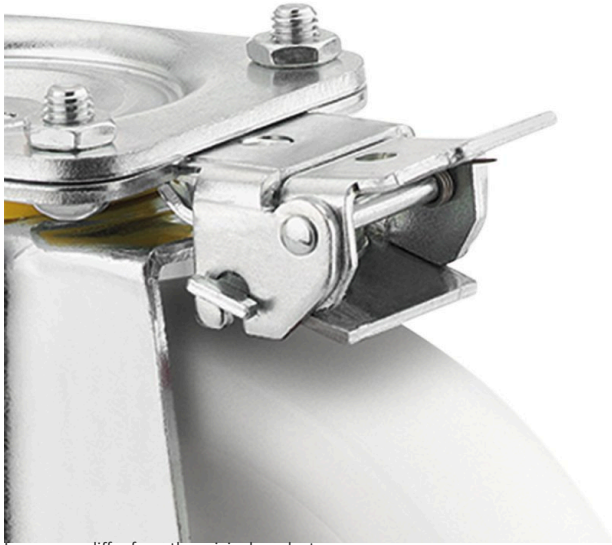

PRODUCT INFORMATION

PURETECH

Ri-Festst. 4681125P63 blau

EAN 4031582321838

BETTER MOBILITY. BETTER LIFE.

Image may differ from the original product

CORE ATTRIBUTES

Product Name	Puretech
Type	Accessory
Electric Conductive	No
Stainless	No
Overall weight	0.27 kg