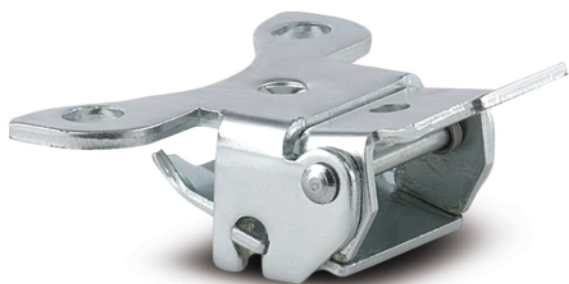

# PURETECH

FRENO DIRECCIONAL 3641

EAN 4031582453324

BETTER MOBILITY. BETTER LIFE.

Image may differ from the original product

## CORE ATTRIBUTES

Product name	Puretech
Type	Accessory
Overall weight	0.256 kg