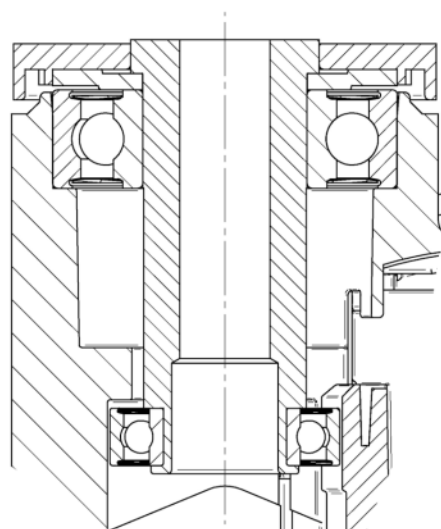

LINEA LOW HEIGHT

5940UAP100P30-10 LH RAL7001

EAN 4031582373028
Bestelnummer 00079953

BETTER MOBILITY. BETTER LIFE.

TECHNISCHE TEKENINGEN

Deutscher
Ontwerper
Club

Interzum
Award

IF
Design
Award