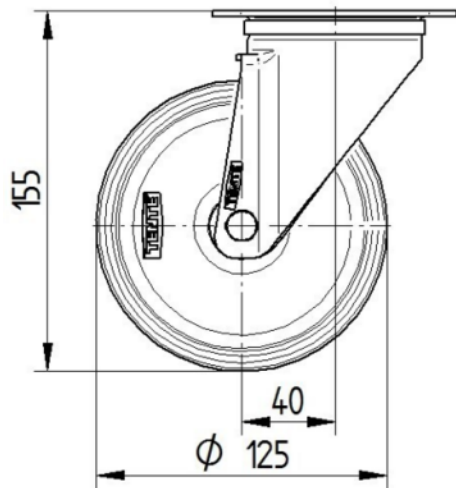

CORE ATTRIBUTES

Product name	Alpha
Type	Swivel castor
Standard	EN12532 - Transport Equipment
Load capacity at 4 km/h	250 kg
Load capacity Static	500 kg
Temperature range (Minimum)	-10 °C
Temperature range (Maximum)	60 °C
Overall height	155 mm
Overall weight	1.095 kg

WHEEL

Body material	Aluminium
Tread material	Polyurethane, casted
Bearing	Precision ball bearing
Axle	Screwed with nut
Threadguards	Without threadguard
Diameter	125 mm
Tread width	30 mm
Hardness of tread (A)	92 Shore A

HOUSING

Material fork	Steel sheet, heavy
Fork shape	Broad
Swivel bearing	Two ball races
Offset	40 mm
Swivel radius	102.5 mm
Swivel interference	205 mm

FITTING

Fitting type	Small rectangular plate
Plate length	105 mm
Plate width	80 mm
Plate hole length (Minimum)	77 mm
Plate hole length (Maximum)	80 mm
Plate hole width (Maximum)	60 mm
Plate hole diameter	9 mm

ALPHA

3470ITP125P62 TFR

EAN 4031582391893

BETTER MOBILITY. BETTER LIFE.

TECHNICAL DRAWINGS

3470U00125P62-neu

Platte 3470-080P62-105x80