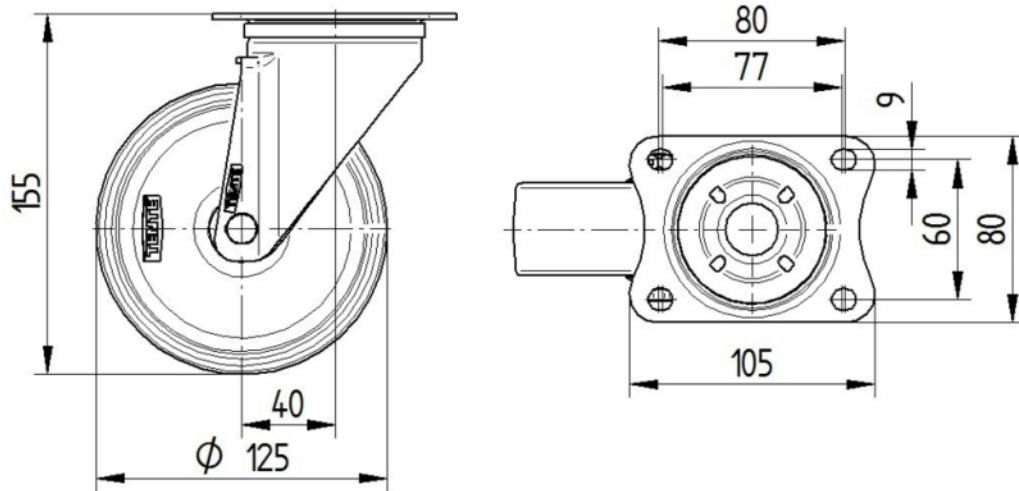

ALPHA

3470DIJ125P62

EAN 4031582303360
Order number 00001128

BETTER MOBILITY. BETTER LIFE.

TECHNICAL DRAWINGS

3470U00125P62-neu