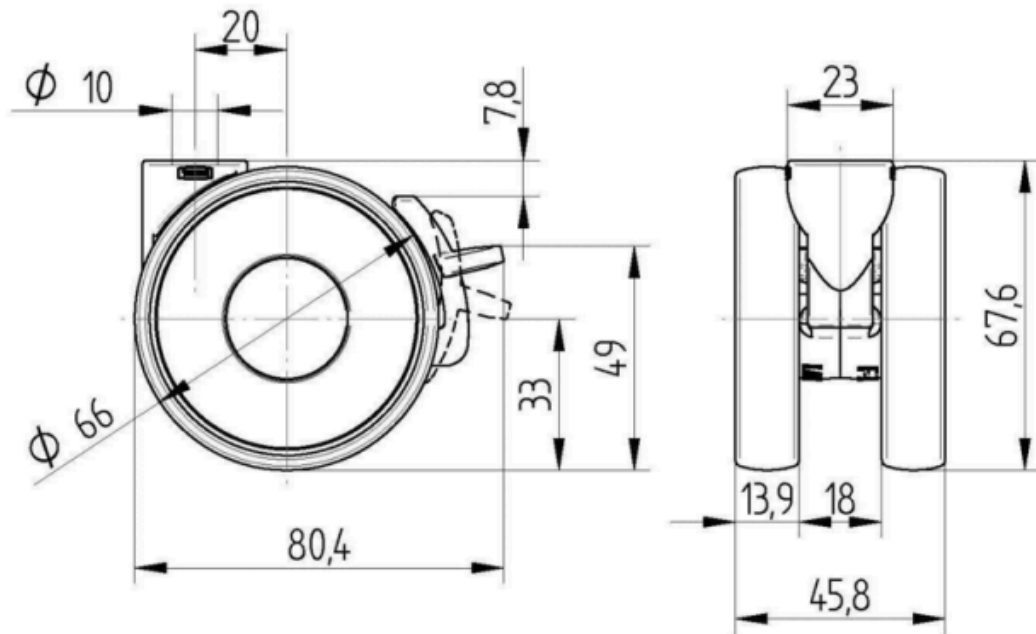

LINEA LIGHT

5925UAI065L51-10

EAN 4031582403886

BETTER MOBILITY. BETTER LIFE.

Product Drawings

Deutscher
dizajner
Club

Interzum
nagrada

product
design
award

IF
nagrada
za Dizajn