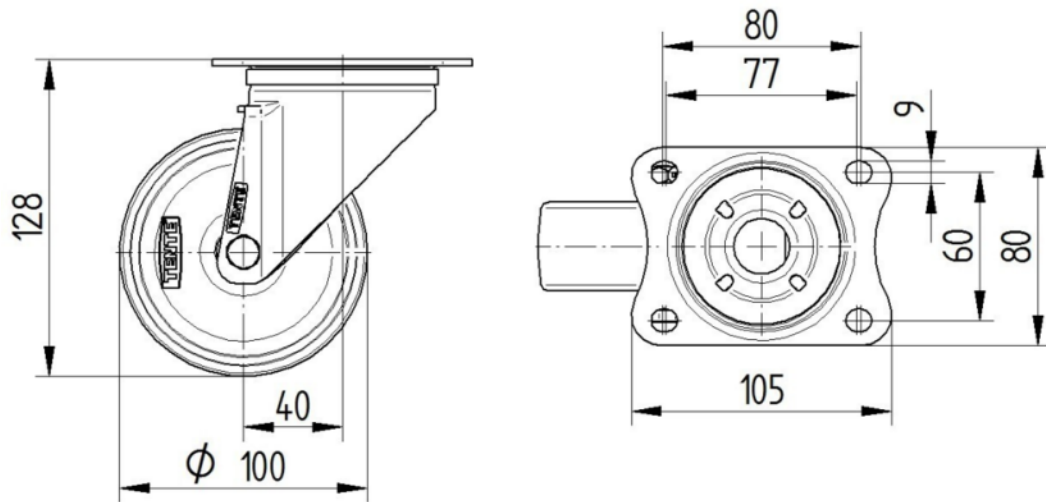

CORE ATTRIBUTES

Product name	Alpha
Type	Swivel castor
Standard	EN12532 - Transport Equipment
Load capacity at 2.5 mph	352.74 lb
Load capacity Static	705.48 lb
Temperature range (Minimum)	-4 °F
Temperature range (Maximum)	140 °F
Overall height	5.04 in
Overall weight	1.66 lb

WHEEL

Body material	Polypropylene
Tread material	Identical with wheel body
Bearing	Roller bearing
Axle	Screwed with nut
Threadguards	Without threadguard
Diameter	3.94 in
Tread width	1.42 in
Hardness of tread (D)	65 Shore D

HOUSING

Material	Steel sheet, heavy
Fork shape	Broad
Swivel bearing	Two ball races
Offset	1.57 in
Swivel radius	3.54 in
Swivel interference	7.09 in

FITTING

Fitting type	Rectangular plate
Plate length	4.13 in
Plate width	3.15 in
Plate hole length (Minimum)	3.03 in
Plate hole length (Maximum)	3.15 in
Plate hole width (Maximum)	2.36 in
Plate hole diameter	0.35 in

ALPHA

3470POR100P62 NATUR (6)

EAN 4031582210187

BETTER MOBILITY. BETTER LIFE.

TECHNICAL DRAWINGS

3470U00100P62-neu

Platte 3470-080P62-105x80