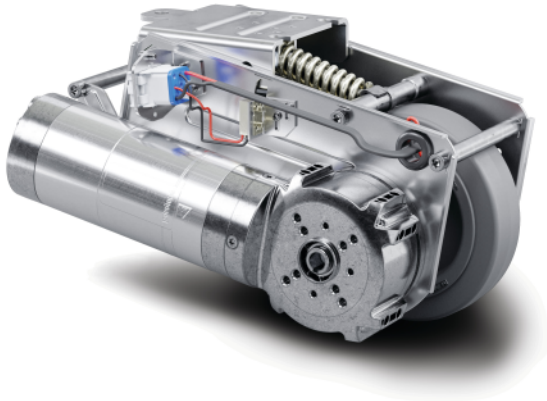

E-DRIVE ULTIMATE

EDUAUFF125P60

EAN 4031582478327
Order number 00066143

BETTER MOBILITY. BETTER LIFE.

Image may differ from the original product

PERFORMANCE

Roll performance	● ● ● ● ○
Movement noise	● ● ● ● ○
Attrition	● ● ● ○ ○
Corrosion resistance	● ● ● ○ ○

CORE ATTRIBUTES

Product name	E-Drive ultimate
Type	Drive Unit
Temperature range (Minimum)	41 °F
Temperature range (Maximum)	104 °F
Overall width	7.48 in
Overall weight	18.15 lb
Length	Max. 315 mm (emergency release actuated)
Wheel diameter	125 mm, wear limit $\hat{A}$ 115 mm
Wheel tread	Solid rubber, non-marking, Shore A 63
Wheel width	1.38 in
Width	7.01 in
Maximum thrust force	32 N
Maximum lifting force / contact pressure force	400 N
Height in home position	5.51 in
Installation height	6.69 in
Emergency release	Mechanical
Protection type	IPX4 (splash water from all sides, all plugs plugged in)
Permissible ambient temperature	Operating temperature 5 $\hat{A}$°C to 40 $\hat{A}$°C, air humidity 90 %, non-condensing
Weight	17.64 lb
Maximum speed	2.49 mi/h
Ground clearance	1.18 in
Ground unevenness (Minimum)	-0.59 in
Ground unevenness (Maximum)	0.59 in
Permissible storage temperature (Minimum)	14 °F
Permissible storage temperature (Maximum)	113 °F