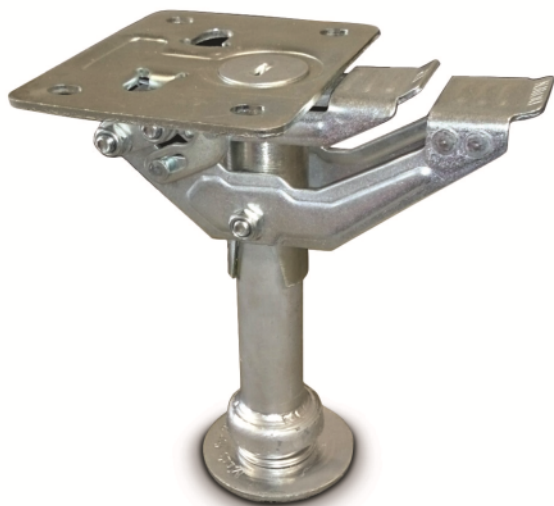

ACCESSORY

FLOOR LOCK 170/210

EAN 4031582430073

BETTER MOBILITY. BETTER LIFE.

Image may differ from the original product

CORE ATTRIBUTES

Product name	Accessory
Type	Accessory
Overall height	8.27 in
Overall weight	3.62 lb

WHEEL

Diameter	6.3 in
----------	--------

FITTING

Plate length	5.51 in
Plate width	4.53 in
Plate hole length (Maximum)	4.13 in
Plate hole width (Minimum)	2.95 in
Plate hole width (Maximum)	3.15 in
Plate hole diameter	0.43 in