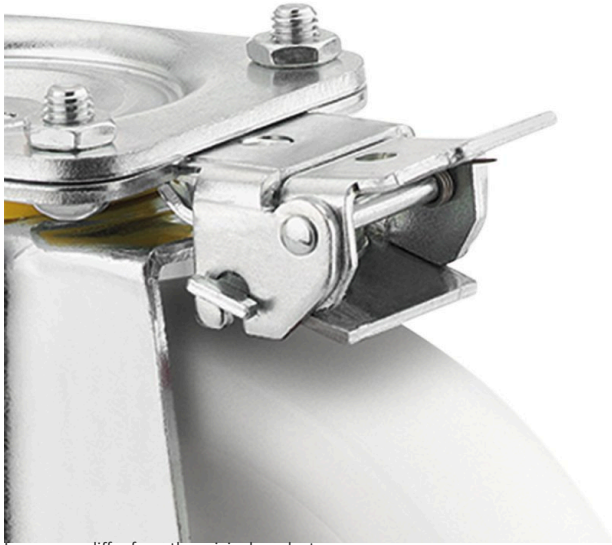

# PURETECH

Freno direccional 4681

EAN 4031582453331

BETTER MOBILITY. BETTER LIFE.

Image may differ from the original product

## CORE ATTRIBUTES

Product Name	Puretech
Type	Accessory
Electric Conductive	No
Stainless	No
Overall weight	0.27 kg