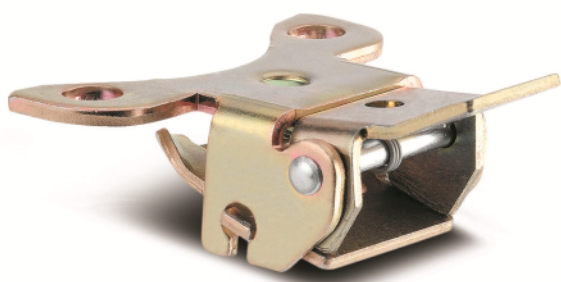

# PURETECH

DIRECTIONAL LOCK 3471, YELLOW

EAN 4031582324396

BETTER MOBILITY. BETTER LIFE.

图片可能与原产品不同

## 核心属性

产品名称	Puretech
外壳类型	附件
总重量	0.249 kg

产品信息

# PURETECH

DIRECTIONAL LOCK 3471, YELLOW

EAN 4031582324396

BETTER MOBILITY. BETTER LIFE.

技术图纸