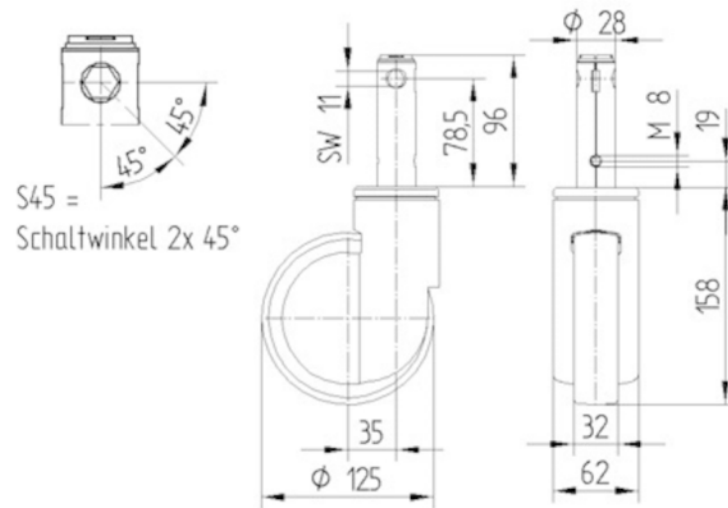

INTEGRAL

2046XSX125R26-28S45 D 9002 W

EAN 4031582341164
Bestelnummer 00030908

BETTER MOBILITY. BETTER LIFE.

TECHNISCHE TEKENINGEN

IF
Design
Award

Red Dot
Design
Award