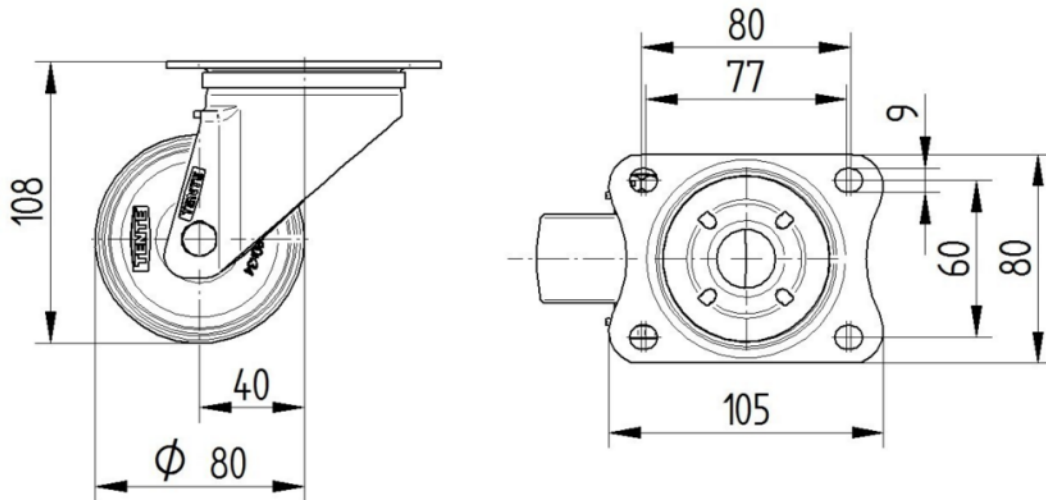

CORE ATTRIBUTES

Product name	Alpha
Type	Swivel castor
Standard	EN12532 - Transport Equipment
Load capacity at 2.5 mph	154.32 lb
Load capacity Static	308.65 lb
Temperature range (Minimum)	-4 °F
Temperature range (Maximum)	140 °F
Overall height	4.25 in
Overall width	2.95 in
Overall weight	1.47 lb

WHEEL

Body material	Polypropylene
Tread material	Solid rubber, black
Bearing	Roller bearing
Axle	Screwed with nut
Wheel color	Graphite black (RAL9011)
Threadguards	Without threadguard
Diameter	3.15 in
Tread width	1.38 in
Body width	1.38 in
Hardness of tread (A)	80 Shore A

HOUSING

Material	Steel sheet, heavy
Fork shape	Broad
Swivel bearing	Two ball races
Color	Blue passivated
Offset	1.57 in
Swivel radius	3.15 in
Swivel interference	6.3 in
Dome diameter	2.95 in

FITTING

Fitting type	Rectangular plate
Plate length	4.13 in
Plate width	3.15 in
Plate hole length (Minimum)	3.03 in
Plate hole length (Maximum)	2.36 in
Plate hole width (Minimum)	3.03 in
Plate hole width (Maximum)	3.15 in
Plate hole diameter	0.35 in

ALPHA

3470PVR080P62

EAN 4031582010763
Order number 00001198

BETTER MOBILITY. BETTER LIFE.

TECHNICAL DRAWINGS

3470U00080P62-neu

Platte 3470-080P62-105x80