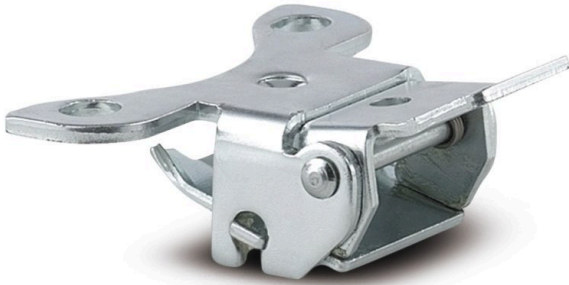

PURETECH

Freno direccional 3641

EAN 4031582453324

BETTER MOBILITY. BETTER LIFE.

Image may differ from the original product

PERFORMANCE

Roll Performance	● ● ● ○ ○
Movement Noise	● ● ● ○ ○
Attrition	● ● ● ○ ○
Corrosion Resistance	● ● ● ○ ○

CORE ATTRIBUTES

Product Name	Puretech
Type	Accessory
Electric Conductive	No
Stainless	No
Overall weight	0.26 kg

PURETECH

Freno direccional 3641

EAN 4031582453324

BETTER MOBILITY. BETTER LIFE.

Product Drawings