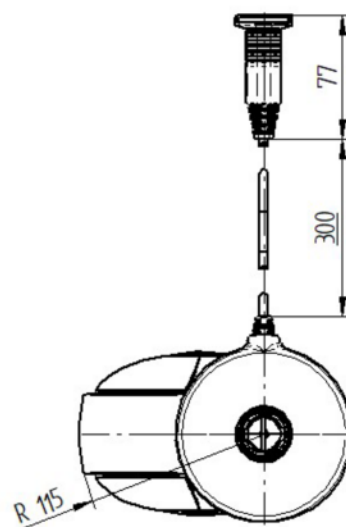

INTEGRAL ASSIST

ED44ETW150R36-34S35 D 9002 270°

BETTER MOBILITY. BETTER LIFE.

Pasūtījuma numurs 990067061

KRONŠTEINIS

Grozāmais gultnis	Precīzijas lodīšu gultnis
Krāsa	Pelēki balts (RAL9002)
Ofsets	40 mm
Pagrieziena rādiuss	115 mm
Grozāms savienojums	230 mm
Kupola diametrs	110,5 mm

UZSTĀDĪŠANA

Uzstādīšanas veids	Stienis ar izciļņa atveri profila stieņiem, īsā versija

PAPILDU INFORMĀCIJA

Motora tips: Bezsku līdžstrāva (BLDC)

PIEDZIŅAS BLOKA PĀRVIETOŠANAS MOTORS

Nominālais spriegums	25 V
Nominālā izvade	92 W
Nominālais ātrums	5 km/h
Pārvietošanas norādījumi	Uz priekšu un atpakaļ

PIEDZIŅAS BLOKA PIEVADS

Nominālais ātrums	5 km/h

«Red Dot»
dizaina balva

INTEGRAL ASSIST

ED44ETW150R36-34S35 D 9002 270°

Pasūtījuma numurs 990067061

BETTER MOBILITY. BETTER LIFE.

TEHNISKIE RASĒJUMI

«Red Dot»
dizaina balva