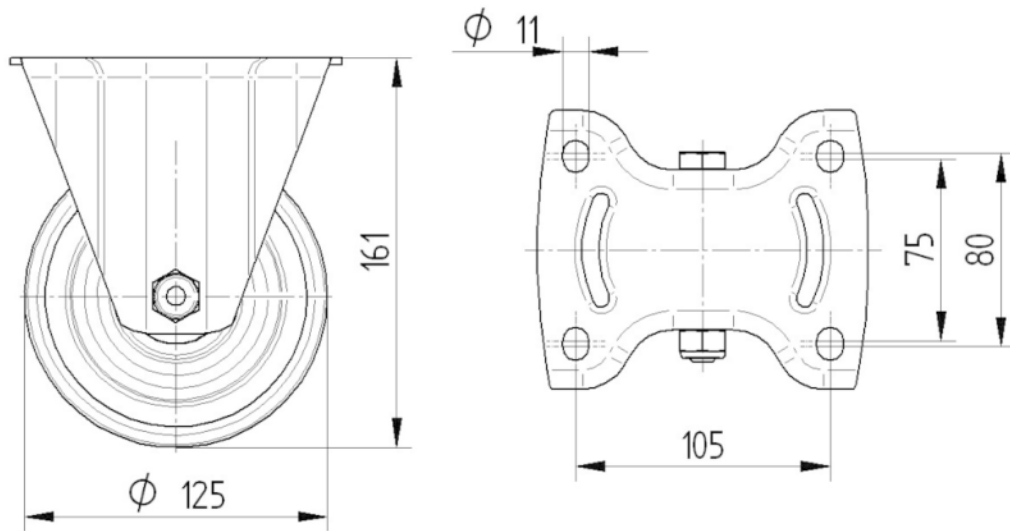

ALPHA

3478UER125P63

EAN 4031582306897

BETTER MOBILITY. BETTER LIFE.

TECHNICAL DRAWINGS

8478UAD125 P63