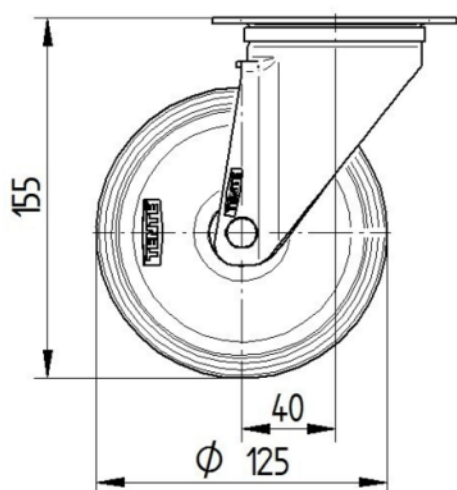

CORE ATTRIBUTES

Product name	Alpha
Type	Swivel castor
Standard	EN12532 - Transport Equipment
Load capacity at 2.5 mph	551.16 lb
Load capacity Static	1102.31 lb
Temperature range (Minimum)	-4 °F
Temperature range (Maximum)	176 °F
Overall height	6.1 in
Overall width	2.95 in
Overall weight	2.18 lb

WHEEL

Body material	Polyamide
	soft
Tread material	Elastic tire, black, vulcanized
Bearing	Roller bearing
Axle	Screwed with nut
Wheel color	Silver gray (RAL7001)
Threadguards	Without threadguard
Diameter	4.92 in
Tread width	1.57 in
Body width	1.57 in
Hardness of tread (A)	63 Shore A

HOUSING

Material	Steel sheet, heavy
Fork shape	Broad
Swivel bearing	Two ball races
Color	Blue passivated
Offset	1.57 in
Swivel radius	4.04 in
Swivel interference	8.07 in
Dome diameter	2.95 in

FITTING

Fitting type	Rectangular plate
Plate length	4.13 in
Plate width	3.15 in
Plate hole length (Minimum)	3.03 in
Plate hole length (Maximum)	2.36 in
Plate hole width (Minimum)	3.03 in
Plate hole width (Maximum)	3.15 in
Plate hole diameter	0.35 in

ALPHA

3470UER125P62

EAN 4031582304336
Order number 00001156

BETTER MOBILITY. BETTER LIFE.

TECHNICAL DRAWINGS

3470U00125P62-neu

Platte 3470-080P62-105x80