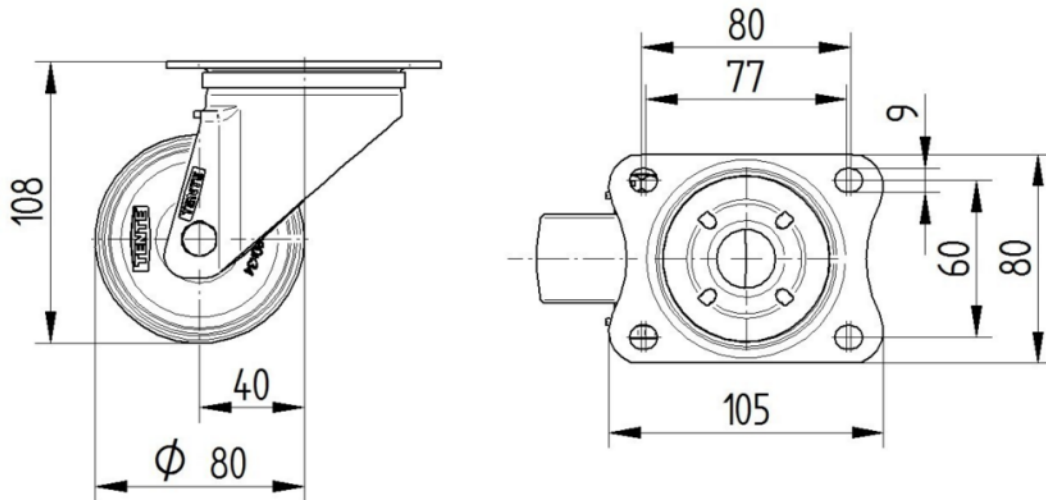

## CORE ATTRIBUTES

|                             |                               |
|-----------------------------|-------------------------------|
| Product name                | Alpha                         |
| Type                        | Swivel castor                 |
| Standard                    | EN12532 - Transport Equipment |
| Load capacity at 2.5 mph    | 275.58 lb                     |
| Load capacity Static        | 551.16 lb                     |
| Temperature range (Minimum) | -4 °F                         |
| Temperature range (Maximum) | 140 °F                        |
| Overall height              | 4.25 in                       |
| Overall width               | 2.95 in                       |
| Overall weight              | 1.4 lb                        |

## HOUSING

|                     |                    |
|---------------------|--------------------|
| Material            | Steel sheet, heavy |
| Fork shape          | Broad              |
| Swivel bearing      | Two ball races     |
| Color               | Blue passivated    |
| Offset              | 1.57 in            |
| Swivel radius       | 3.15 in            |
| Swivel interference | 6.3 in             |
| Dome diameter       | 2.95 in            |

## FITTING

|                             |                   |
|-----------------------------|-------------------|
| Fitting type                | Rectangular plate |
| Plate length                | 4.13 in           |
| Plate width                 | 3.15 in           |
| Plate hole length (Minimum) | 3.03 in           |
| Plate hole length (Maximum) | 2.36 in           |
| Plate hole width (Minimum)  | 3.03 in           |
| Plate hole width (Maximum)  | 3.15 in           |
| Plate hole diameter         | 0.35 in           |

## TECHNICAL DRAWINGS

3470U00080P62-neu

Platte 3470-080P62-105x80