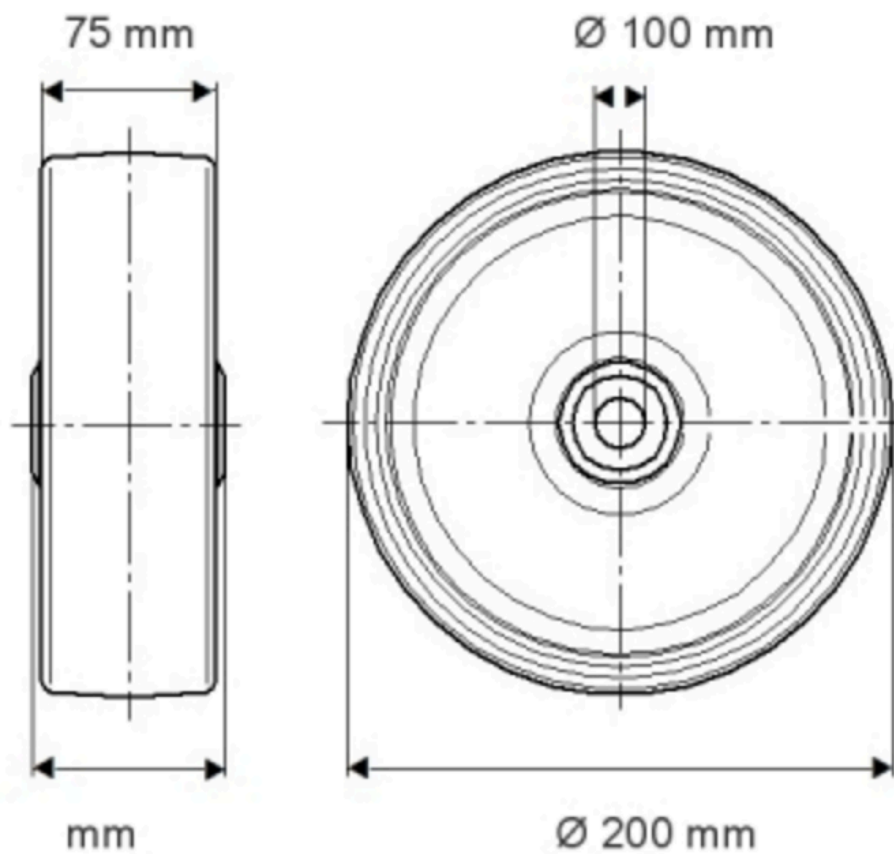

# ELASTECH

EEZ 200x75-Ø100 DG

EAN 4031582318333

Номер заказа 00830872  
Product Drawings

BETTER MOBILITY. BETTER LIFE.

ИНФОРМАЦИЯ О ПРОДУКТЕ

# ELASTECH

EEZ 200x75-Ø100 DG

EAN 4055582318383

Номер заказа 00880872

BETTER MOBILITY. BETTER LIFE.