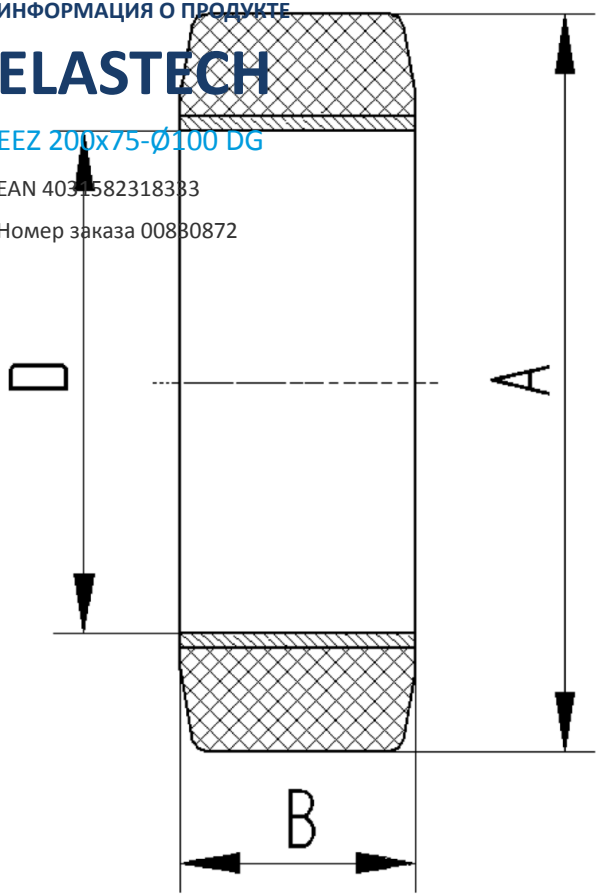

ИНФОРМАЦИЯ О ПРОДУКТЕ

ELASTECH

EEZ 200x75-Ø100 DG

EAN 4055582318383

Номер заказа 00880872

BETTER MOBILITY. BETTER LIFE.