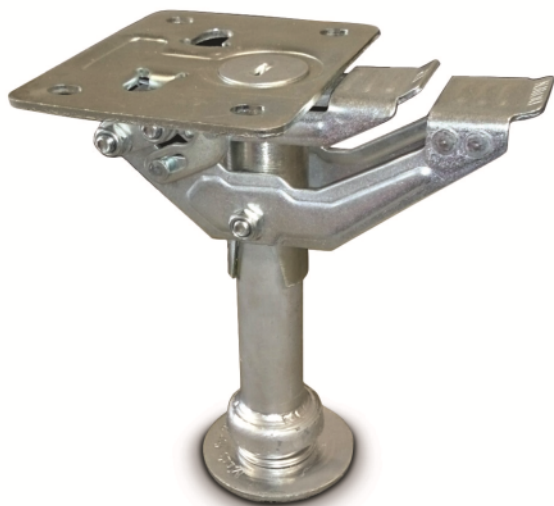

ACCESSORY

FLOOR LOCK 210/250

EAN 4031582430080

BETTER MOBILITY. BETTER LIFE.

Image may differ from the original product

CORE ATTRIBUTES

Product name	Accessory
Type	Accessory
Overall height	9.84 in
Overall weight	3.7 lb

WHEEL

Diameter	6.3 in
----------	--------

FITTING

Plate length	5.51 in
Plate width	4.53 in
Plate hole length (Maximum)	4.13 in
Plate hole width (Minimum)	2.95 in
Plate hole width (Maximum)	3.15 in
Plate hole diameter	0.43 in