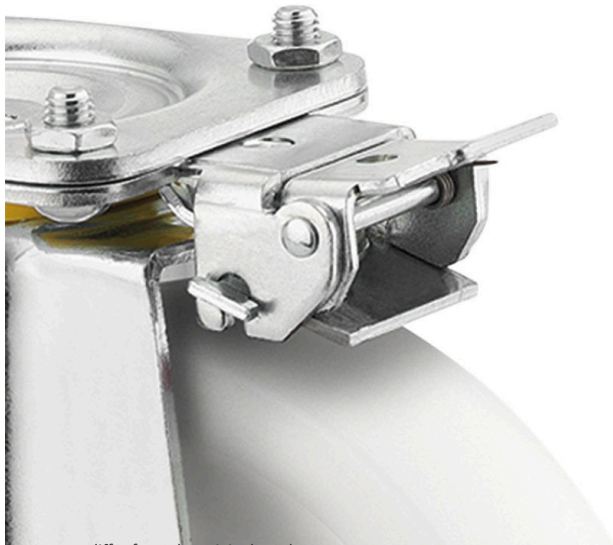

PURETECH

Directional lock 4681/125-250 P63

EAN 4031582438130

BETTER MOBILITY. BETTER LIFE.

Image may differ from the original product

PERFORMANCE

Roll Performance	● ● ● ○ ○
Movement Noise	● ● ● ○ ○
Attrition	● ● ● ○ ○
Corrosion Resistance	● ● ● ○ ○

CORE ATTRIBUTES

Product Name	Puretech
Type	Accessory
Electric Conductive	No
Stainless	No
Overall weight	0.27 kg

PURETECH

Directional lock 4681/125-250 P63

EAN 4031582438130

BETTER MOBILITY. BETTER LIFE.

Product Drawings