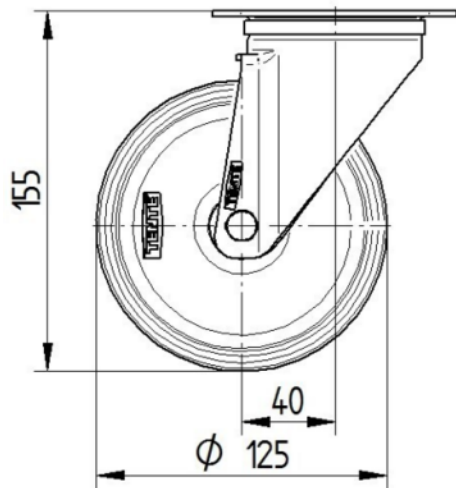

## WHEEL

Body material	Aluminum
Tread material	Polyurethane, casted
Bearing	Precision ball bearing
Axle	Screwed with nut
Threadguards	Without threadguard
Diameter	4.92 in
Tread width	1.18 in
Hardness of tread (A)	92 Shore A

## HOUSING

Material	Steel sheet, heavy
Fork shape	Broad
Swivel bearing	Two ball races
Offset	1.57 in
Swivel radius	4.04 in
Swivel interference	8.07 in

## FITTING

Fitting type	Rectangular plate
Plate length	4.13 in
Plate width	3.15 in
Plate hole length (Minimum)	3.03 in
Plate hole length (Maximum)	3.15 in
Plate hole width (Maximum)	2.36 in
Plate hole diameter	0.35 in

## TECHNICAL DRAWINGS

3470U00125P62-neu

Platte 3470-080P62-105x80