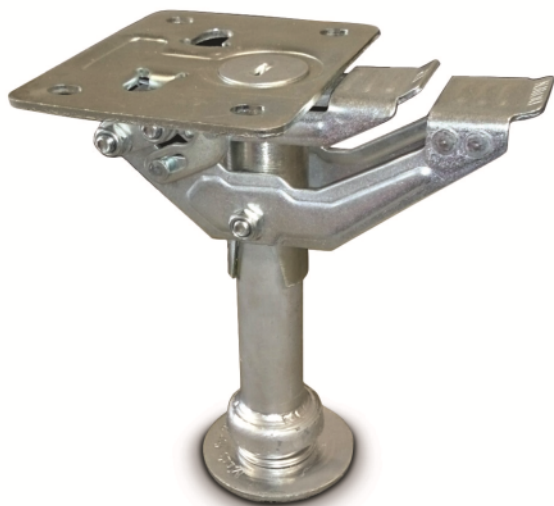

ACCESSORY

FLOOR LOCK 210/250

EAN 4031582430080

BETTER MOBILITY. BETTER LIFE.

Image may differ from the original product

CORE ATTRIBUTES

Product name	Accessory
Type	Accessory
Overall height	250 mm
Overall weight	1.68 kg

WHEEL

Diameter	160 mm
----------	--------

FITTING

Plate length	140 mm
Plate width	115 mm
Plate hole length (Maximum)	105 mm
Plate hole width (Minimum)	75 mm
Plate hole width (Maximum)	80 mm
Plate hole diameter	11 mm