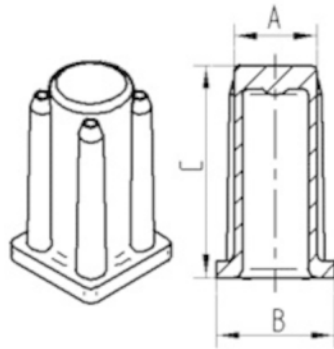

Product name	Socket
Type	Accessory
Load capacity at 1.8 mph	88.18 lb
Load capacity Static	176.37 lb
Overall height	1.42 in
Overall weight	0.01 lb

FITTING

Fitting type	Synthetic socket, square
Bolt diameter	0.67 in

SOCKET

KUNSTSTOFF HUELSE R40-17/11

EAN 4031582090161
Order number 00009043

BETTER MOBILITY. BETTER LIFE.

TECHNICAL DRAWINGS

Bezeichnung	A	B	C
R40-16x16	16	20	36
R40-17x17	17	19	36
R40-18x18	18	20	36
R40-21x21	21	23,5	36
R40-22x22	22	24,5	36
R40-23x23	23	25,5	36
R40-26x26	26	30	36