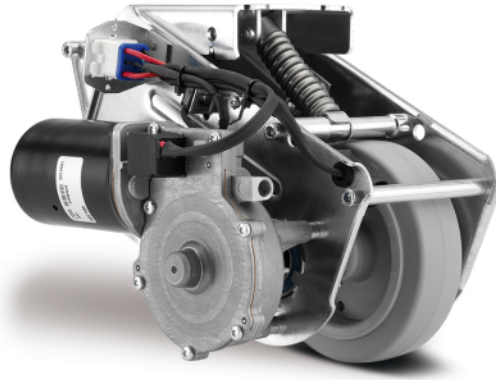

E-DRIVE FLEX

EDFAUFF125P60

EAN 4031582416664
Order number 00061635

BETTER MOBILITY. BETTER LIFE.

Image may differ from the original product

PERFORMANCE

Roll performance	● ● ● ● ○
Movement noise	● ● ● ● ○
Attrition	● ● ● ○ ○
Corrosion resistance	● ● ● ○ ○

CORE ATTRIBUTES

Product name	E-Drive flex
Type	Drive Unit
Temperature range (Minimum)	41 °F
Temperature range (Maximum)	104 °F
Overall width	7.48 in
Overall weight	14.37 lb
Length	Max. 315 mm (emergency release actuated)
Wheel diameter	125 mm, wear limit \hat{A} 115 mm
Wheel tread	Solid rubber, non-marking, Shore A 63
Wheel width	1.38 in
Width	7.48 in
Maximum thrust force	25 N
Maximum lifting force / contact pressure force	400 N
Height in home position	5.51 in
Installation height	6.69 in
Emergency release	Mechanical
Protection type	IPX4 (splash water from all sides, all plugs plugged in)
Permissible ambient temperature	Operating temperature 5 \hat{A} °C to 40 \hat{A} °C, air humidity 90 %, non-condensing
Weight	13.23 lb
Maximum speed	2.49 mi/h
Ground clearance	1.18 in
Ground unevenness (Minimum)	-0.59 in
Ground unevenness (Maximum)	0.59 in
Permissible storage temperature (Minimum)	14 °F
Permissible storage temperature (Maximum)	113 °F

E-DRIVE FLEX

EDFAUFF125P60

EAN 4031582416664
Order number 00061635

BETTER MOBILITY. BETTER LIFE.

WHEEL

Body material	Polyamide
Tread material	Elastic tire, non-marking, vulcanized
Bearing	Flanged wheel
Wheel color	Silver gray (RAL7001)
Diameter	4.92 in
Tread width	1.57 in
Body width	1.57 in
Hardness of tread (A)	63 Shore A

HOUSING

Material	Electric
Fork shape	Drive
Color	Blue passivated

FITTING

Fitting type	Rectangular plate
Plate length	3.94 in
Plate width	3.74 in
Plate hole length (Maximum)	2.36 in
Plate hole width (Maximum)	3.94 in
Plate hole diameter	0.35 in