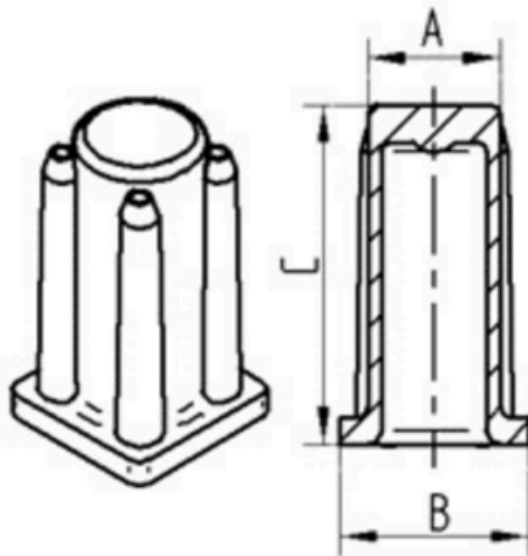

SOCKET

R40-18x18 / 11

EAN 4031582090178

BETTER MOBILITY. BETTER LIFE.

Image may differ from the original product

FITTING

Fitting type	Synthetic socket, square
Bolt diameter	0.71 in

PERFORMANCE

Corrosion resistance	● ● ● ○ ○
----------------------	-----------

CORE ATTRIBUTES

Product name	Socket
Type	Accessory
Load capacity at 1.8 mph	88.18 lb
Electric conductive	no
Stainless	no
Load capacity Static	176.37 lb
Overall height	1.42 in
Overall weight	0.01 lb

SOCKET

R40-18x18 / 11

EAN 4031582090178

Order number 00009044
Product Drawings

BETTER MOBILITY. BETTER LIFE.

Bezeichnung	A	B	C
R40-16x16	16	20	36
R40-17x17	17	19	36
R40-18x18	18	20	36
R40-21x21	21	23,5	36
R40-22x22	22	24,5	36
R40-23x23	23	25,5	36
R40-26x26	26	30	36