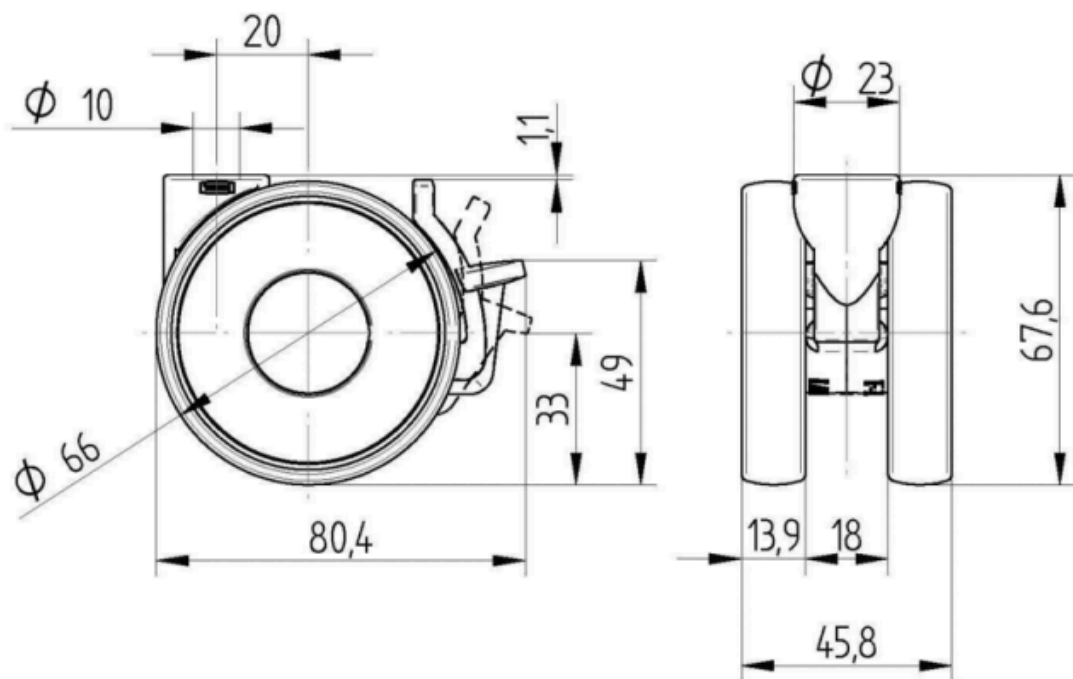

LINEA LIGHT

5925UAI065L51-10 KICK PEDAL

EAN 4031582403893

BETTER MOBILITY. BETTER LIFE.

Product Drawings

Deutscher
dizajner
Club

Interzum
nagrada

product
design
award

IF
nagrada
za Dizajn