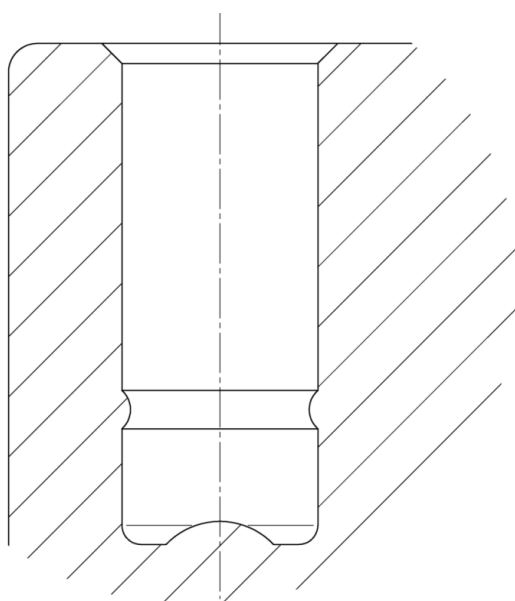

LINEA LIGHT

5925UAI065L51-10 KICK PEDAL

EAN 4031582403893

BETTER MOBILITY. BETTER LIFE.

Product Drawings

Deutscher
dizajner
Club

Interzum
nagrada

product
design
award

IF
nagrada
za Dizajn